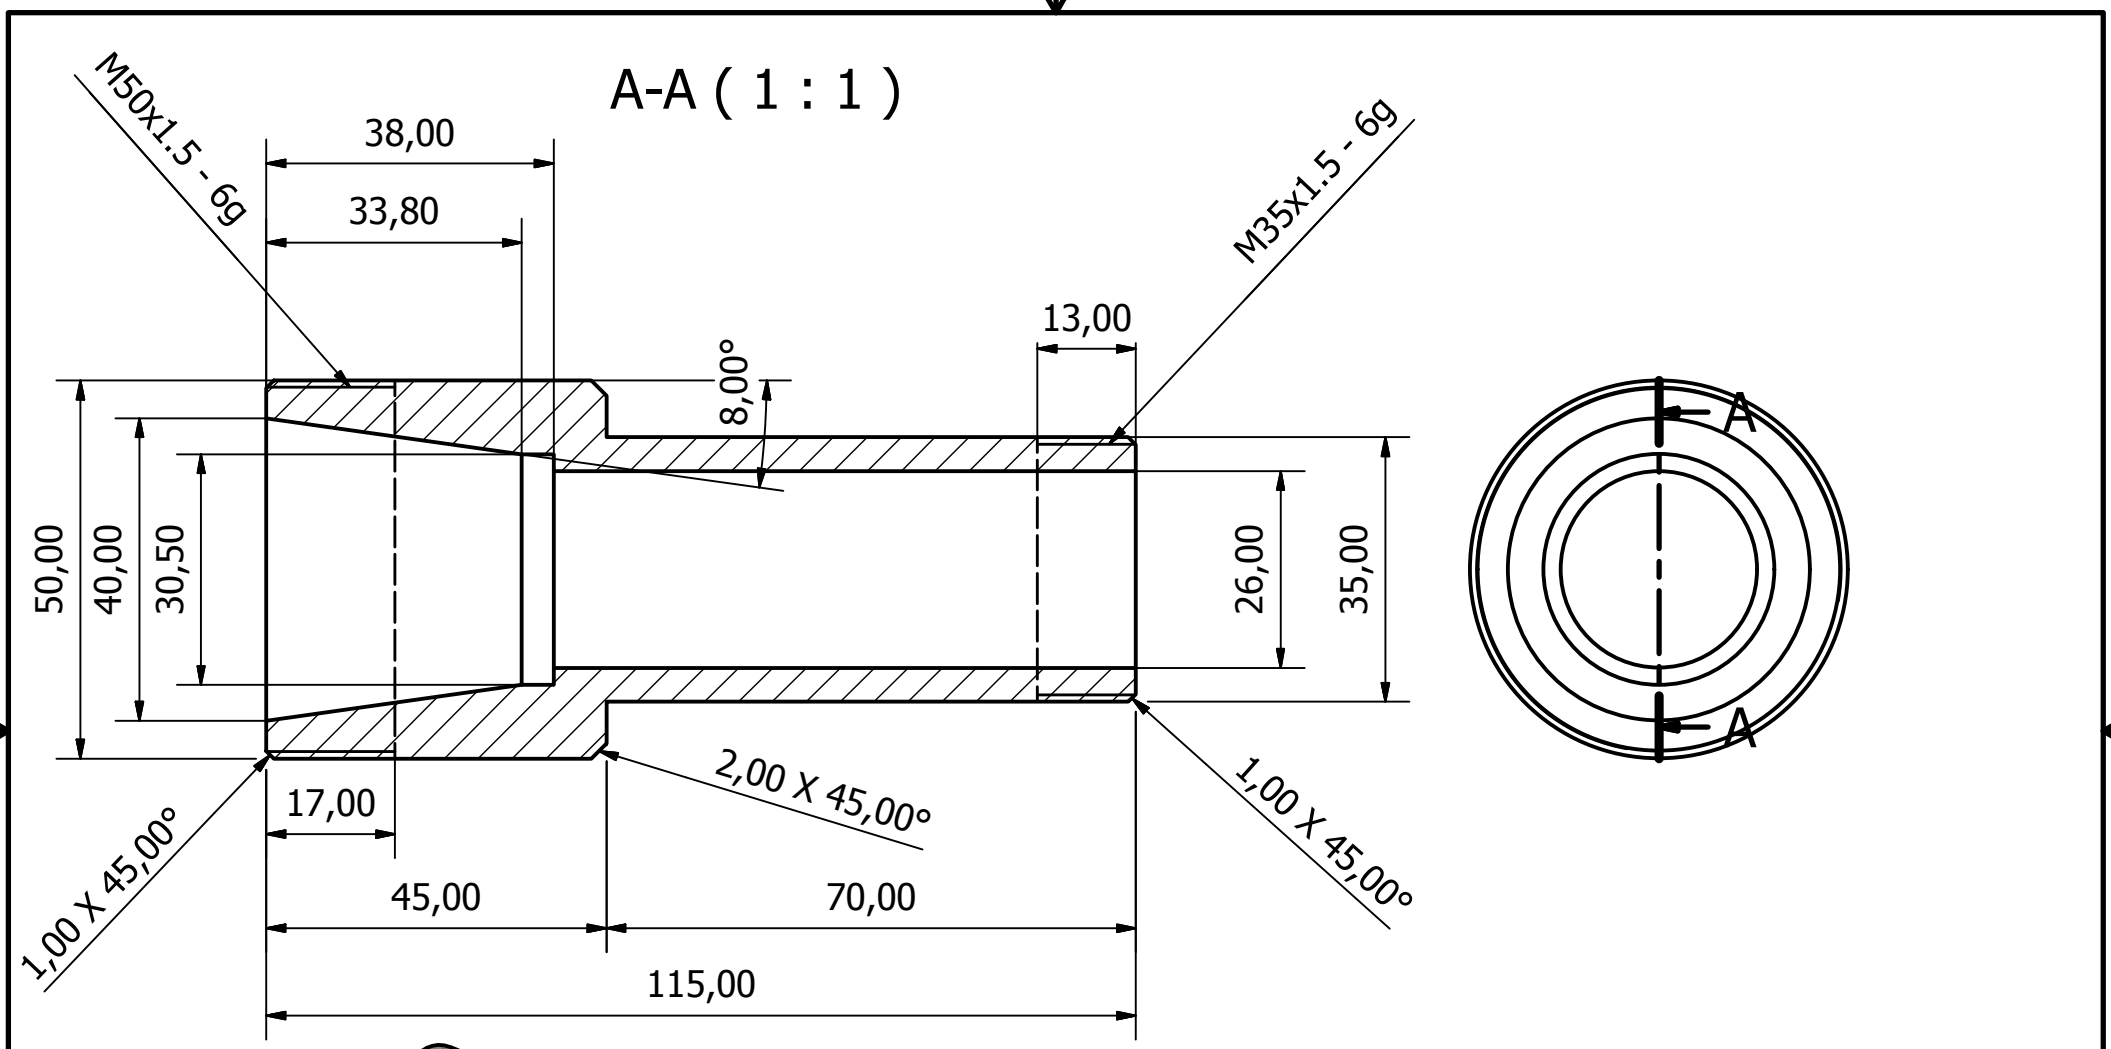

A-A (1 : 1)

Designed by MCTech	Checked by	Approved by	Date	Date 6.1.2015	
MCTech Workshop			akseli		
			Poranteroitusteline	Edition	Sheet 3 / 10