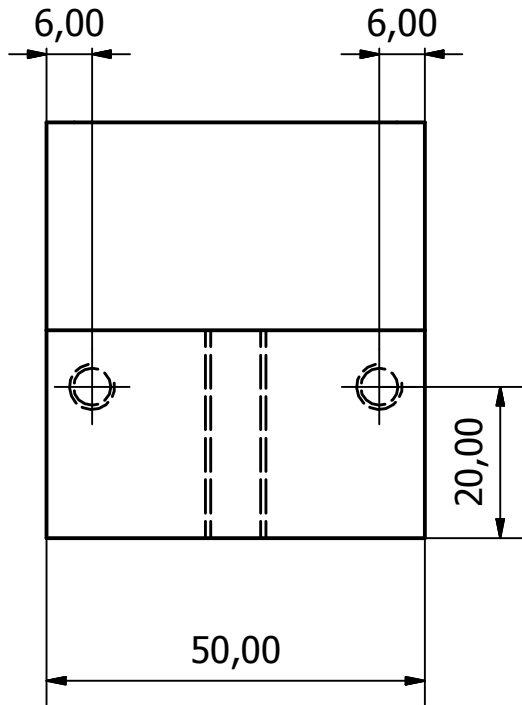

Designed by MCTech	Checked by	Approved by	Date	Date 6.1.2015	
MCTech Workshop			Sarana ala		
			Poranteroitusteline	Edition	Sheet 8 / 10