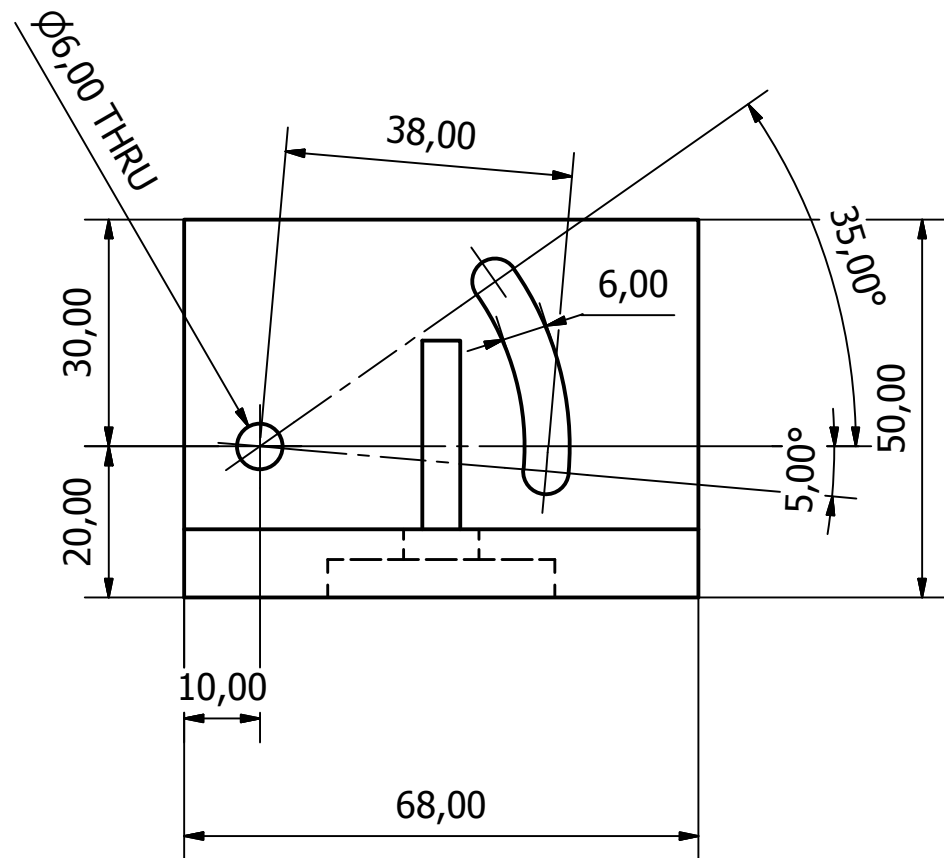

Designed by MCTech	Checked by	Approved by	Date	Date 6.1.2015	
MCTech Workshop			kiinnike		
			Poranteroitusteline	Edition	Sheet 7 / 10