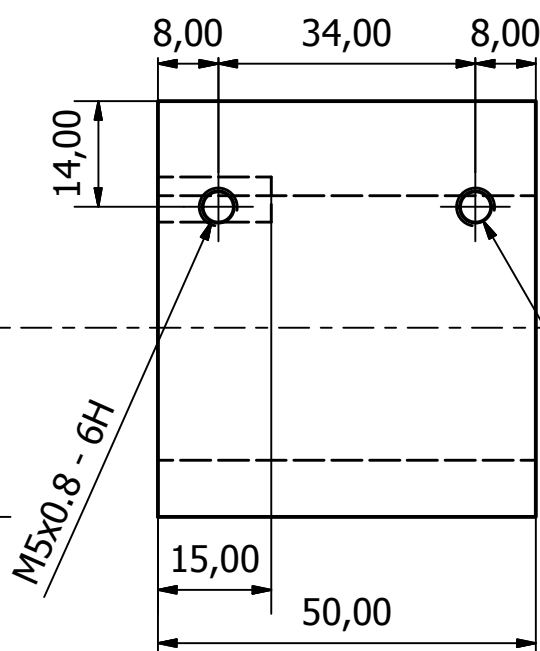

Designed by MCTech	Checked by	Approved by	Date	Date 6.1.2015	
MCTech Workshop			runko		
			Poranteroitusteline	Edition	Sheet 4 / 10