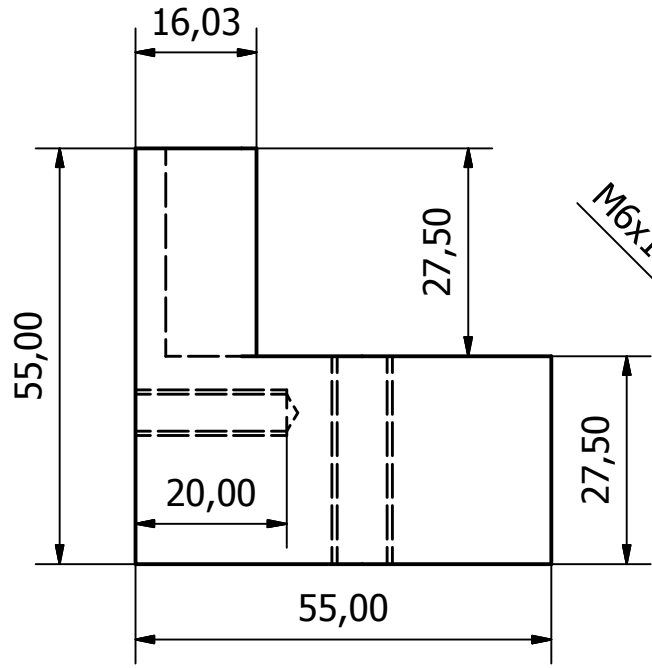

Designed by MCTech	Checked by	Approved by	Date	Date 6.1.2015	
MCTech Workshop			Sarana ala		
			Poranteroitusteline	Edition	Sheet 8 / 10