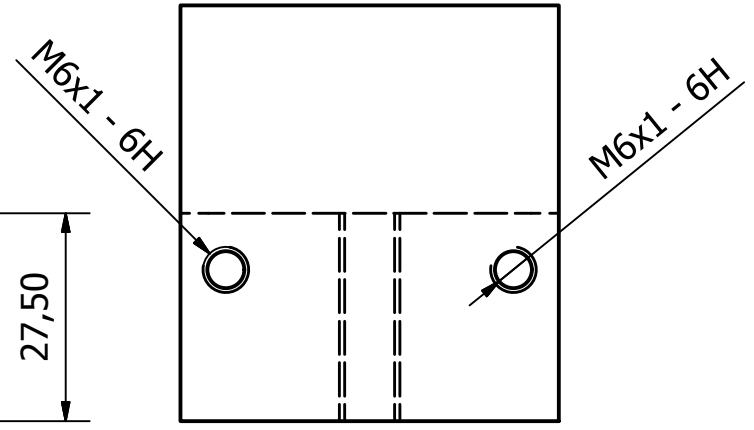

Designed by MCTech	Checked by	Approved by	Date	Date 6.1.2015	
MCTech Workshop			Sarana ala		
			Poranteroitusteline	Edition	Sheet 8 / 10