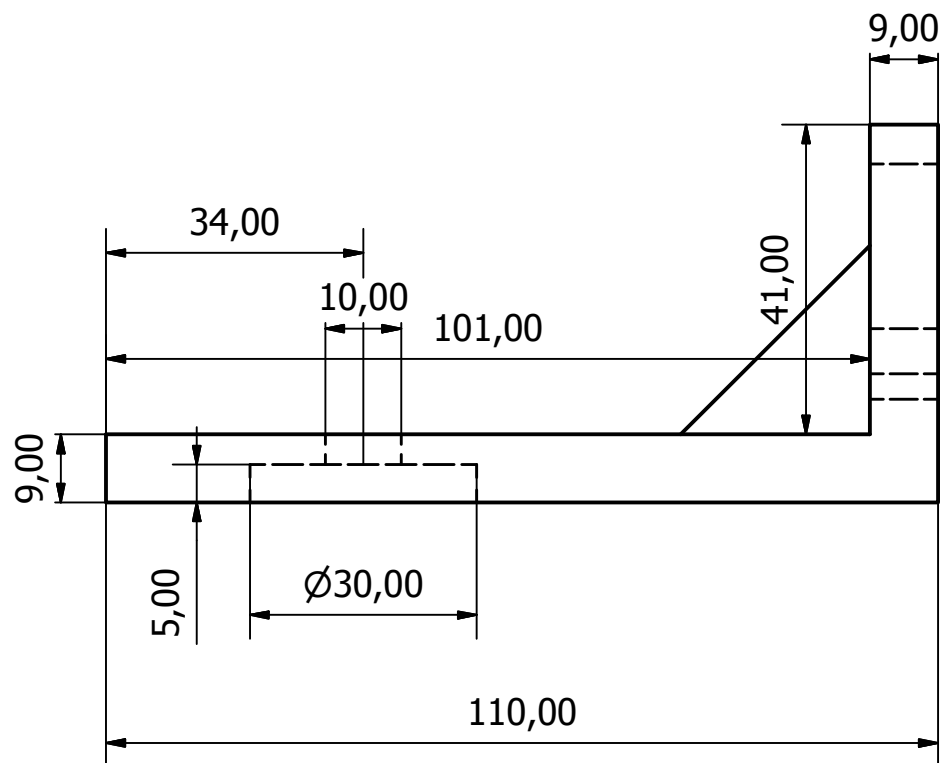

Designed by MCTech	Checked by	Approved by	Date	Date 6.1.2015	
MCTech Workshop			kiinnike		
			Poranteroitusteline	Edition	Sheet 7 / 10