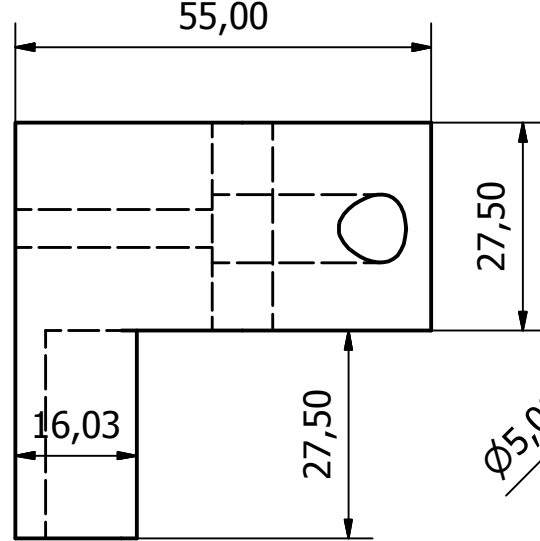

Designed by MCTech	Checked by	Approved by	Date	Date 6.1.2015	
MCTech Workshop			Sarana ala		
			Poranteroitusteline	Edition	Sheet 8 / 10

Ø5,00 THRU

Ø5,00 THRU

Designed by MCTech	Checked by	Approved by	Date	Date 6.1.2015	
MCTech Workshop			Sarana ylä		
			Poranteroitusteline	Edition	Sheet 9 / 10