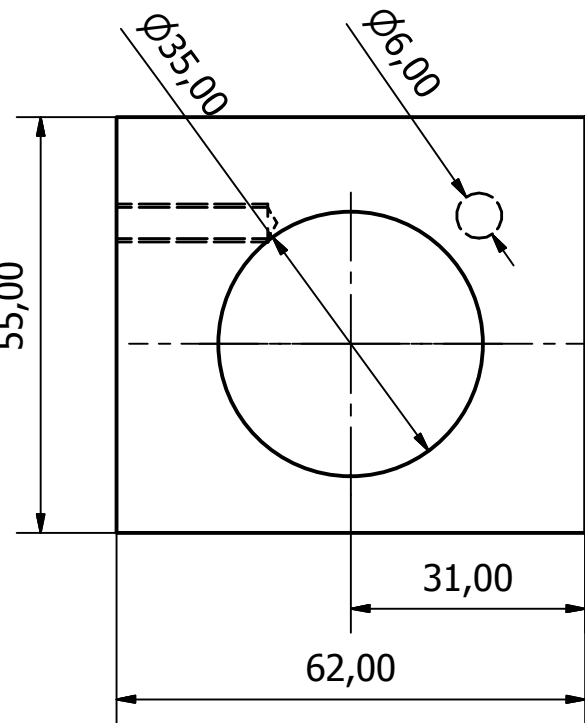

Designed by MCTech	Checked by	Approved by	Date	Date 6.1.2015	
MCTech Workshop			runko		
			Poranteroitusteline	Edition	Sheet 4 / 10