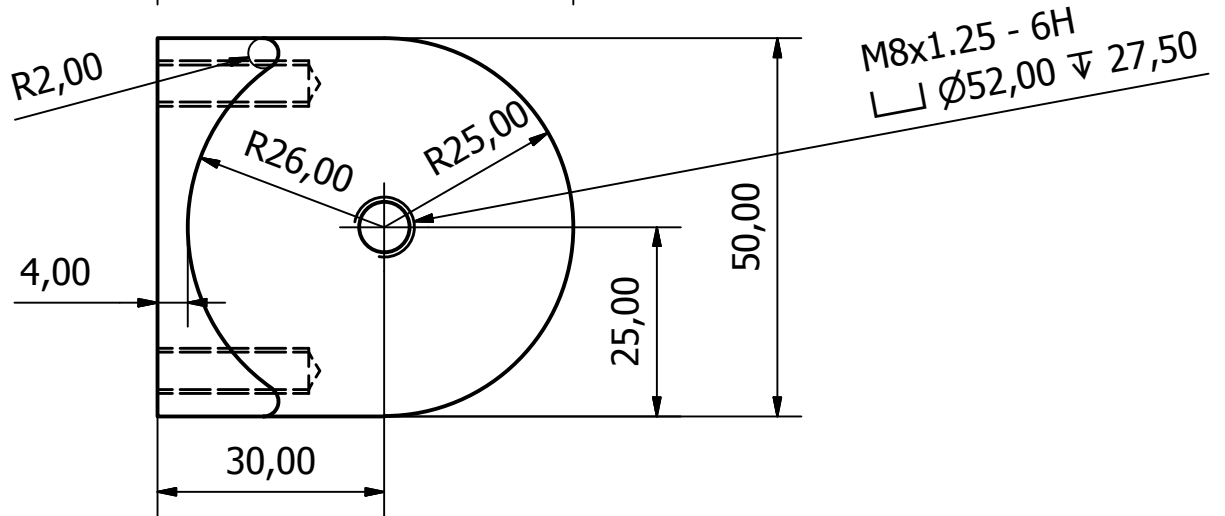

Designed by MCTech	Checked by	Approved by	Date	Date 6.1.2015	
MCTech Workshop			Sarana ala		
			Poranteroitusteline	Edition	Sheet 8 / 10