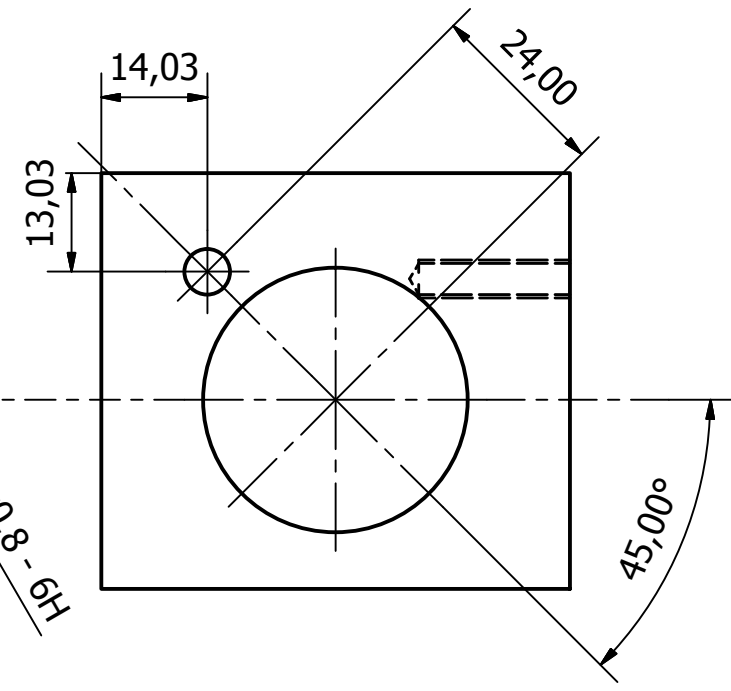

Designed by MCTech	Checked by	Approved by	Date	Date 6.1.2015	
MCTech Workshop			runko		
			Poranteroitusteline	Edition	Sheet 4 / 10